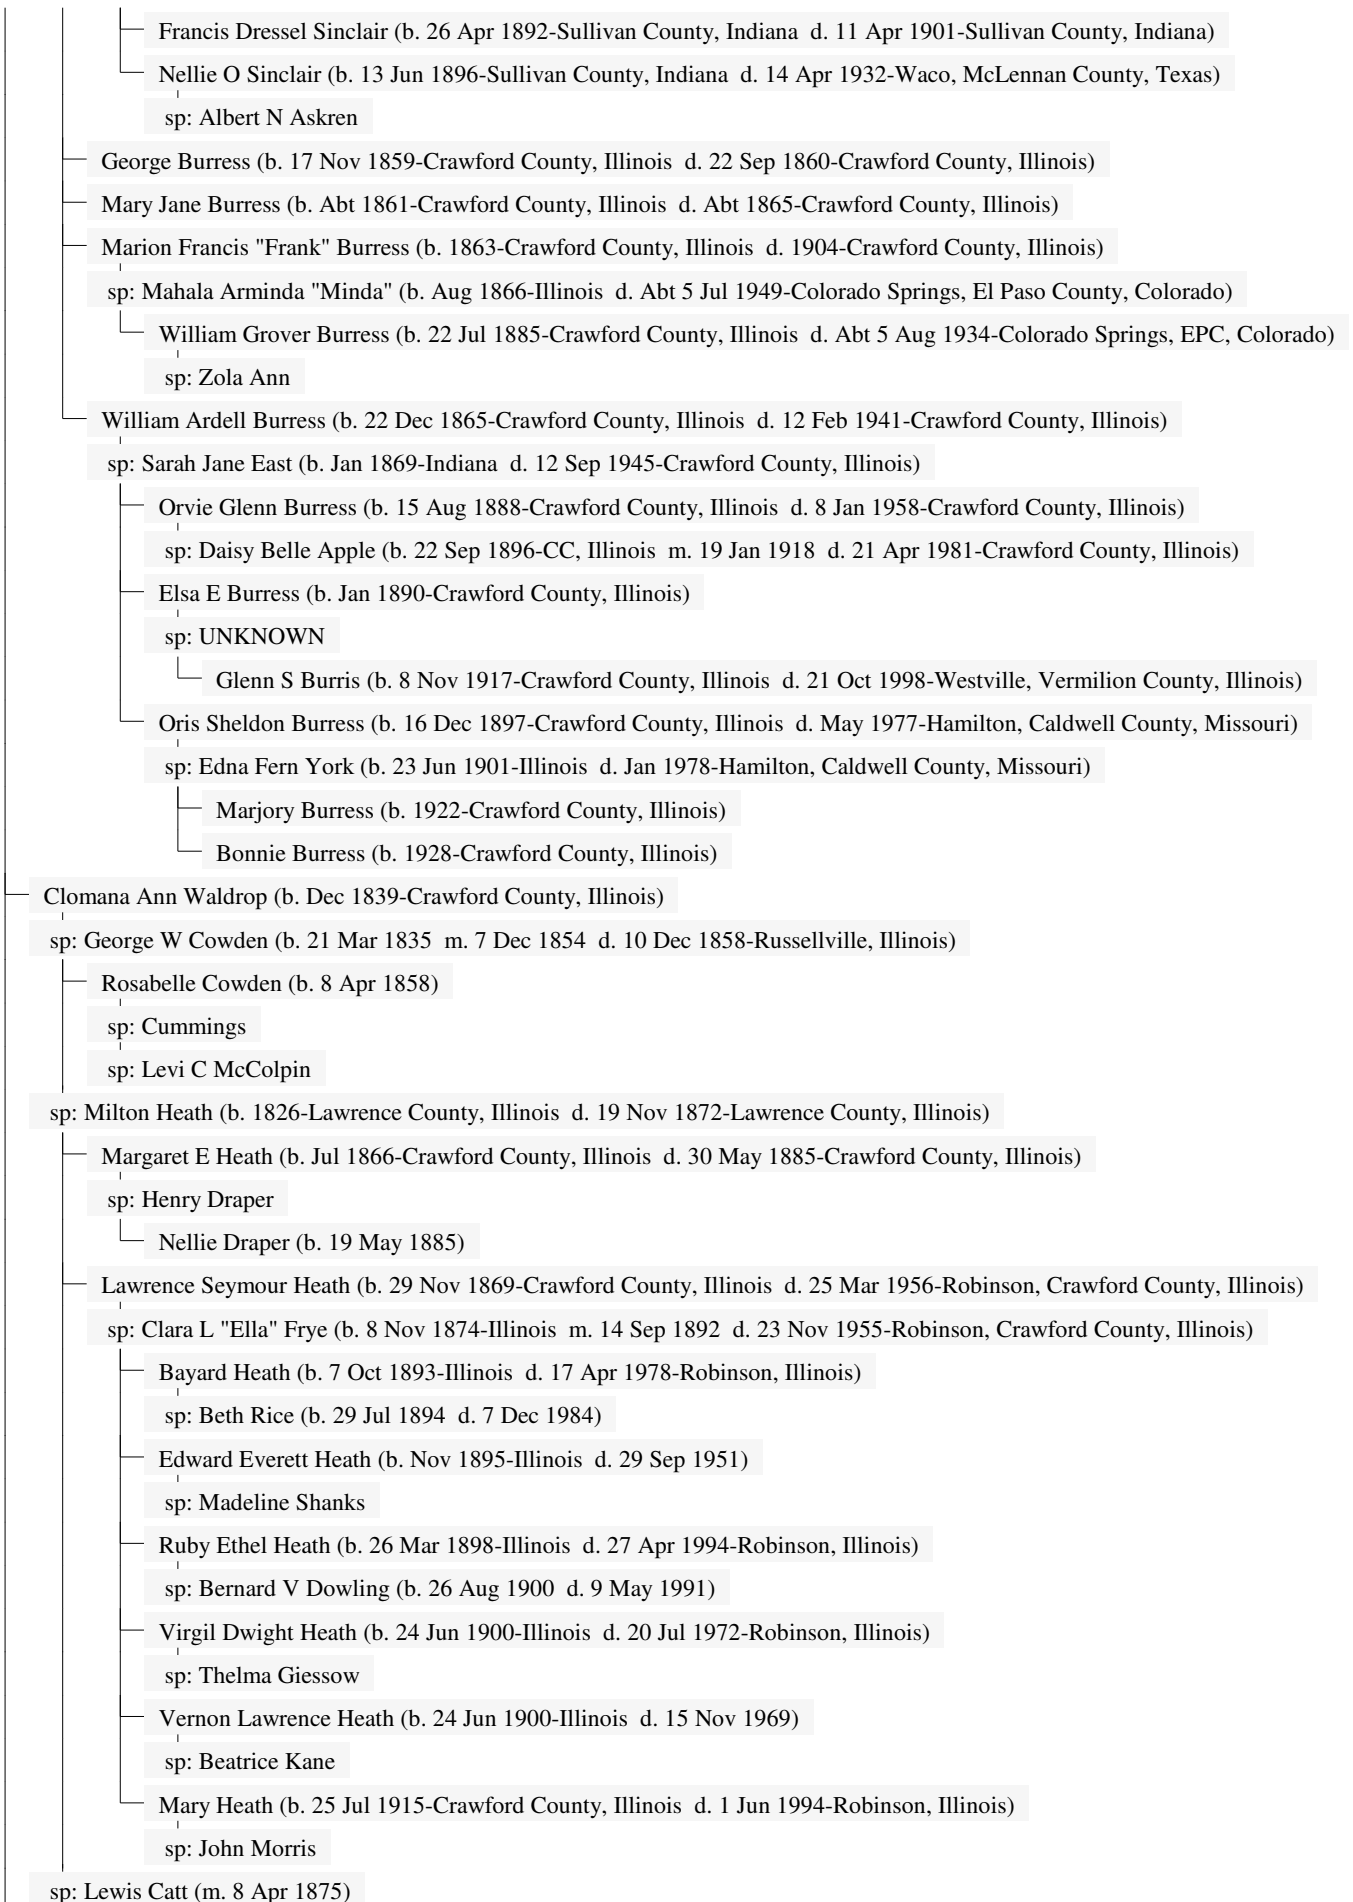

Descendants of Joseph & Hannah (Johnson) Waldrop

Descendants of Joseph & Hannah (Johnson) Waldrop

Descendants of Joseph & Hannah (Johnson) Waldrop

13 Sep 2015

Page 19

Descendants of Joseph & Hannah (Johnson) Waldrop